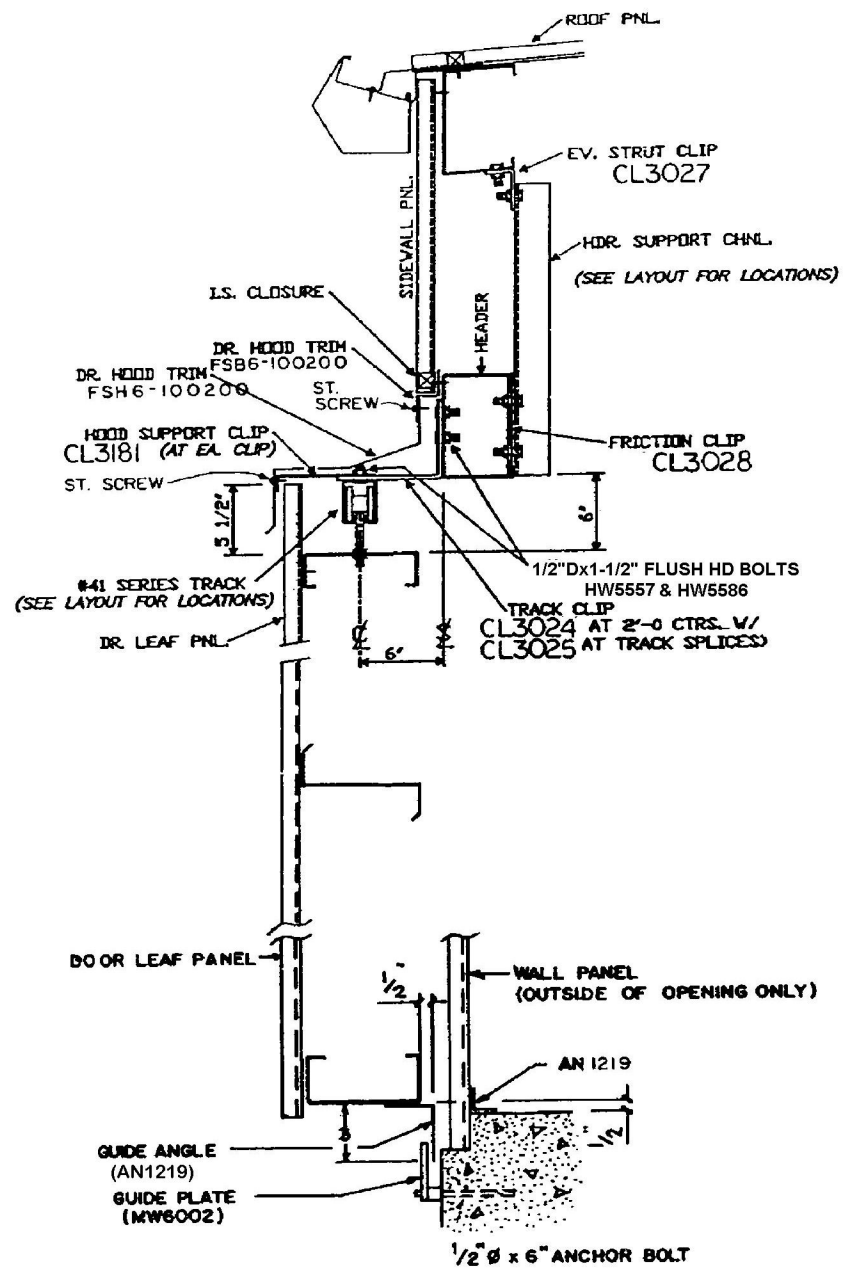

AN1219  
GUIDE ANGLE  
ATTACH W/SCREWS @  
12" CTRS.

**CAUTION TO BUILDER**  
DO NOT STAND ON CL3016  
DURING THE ERECTION  
PROCESS.

## Slide Door Leaf Details