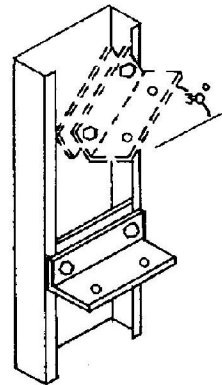

AN1219  
GUIDE ANGLE  
ATTACH W/SCREWS @  
12" CTRS.

**CAUTION TO BUILDER**  
DO NOT STAND ON CL3016  
DURING THE ERECTION  
PROCESS.

## Slide Door Leaf Details