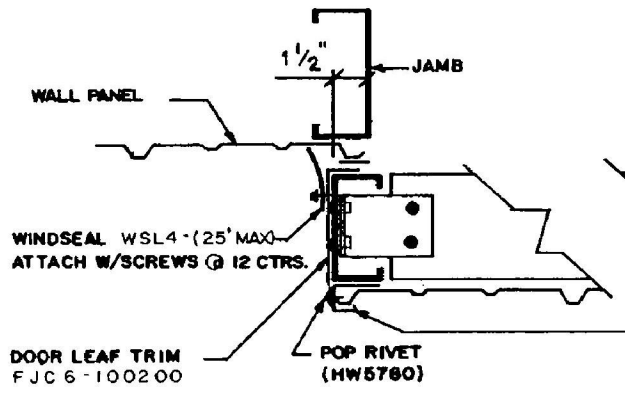

AN1219  
GUIDE ANGLE  
ATTACH W/SCREWS @  
12" CTRS.

**CAUTION TO BUILDER**  
DO NOT STAND ON CL3016  
DURING THE ERECTION  
PROCESS.

## Slide Door Leaf Details