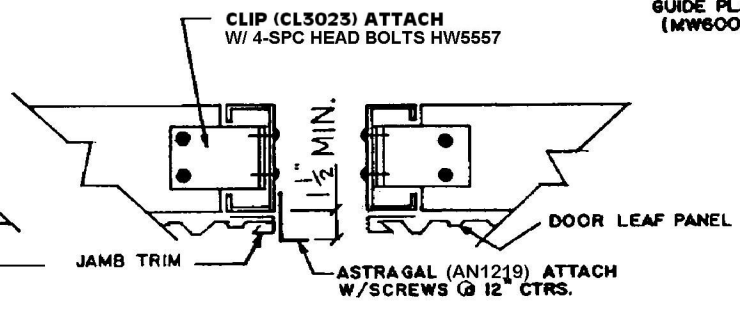

AN1219  
GUIDE ANGLE  
ATTACH W/SCREWS @  
12" CTRS.

**CAUTION TO BUILDER**  
DO NOT STAND ON CL3016  
DURING THE ERECTION  
PROCESS.

## Slide Door Leaf Details